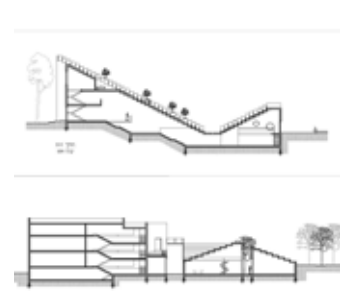

2014- 2015

2nd Year Design Studio
Bezalel Academy of Arts

Uman Center

Student: Esti Friedman